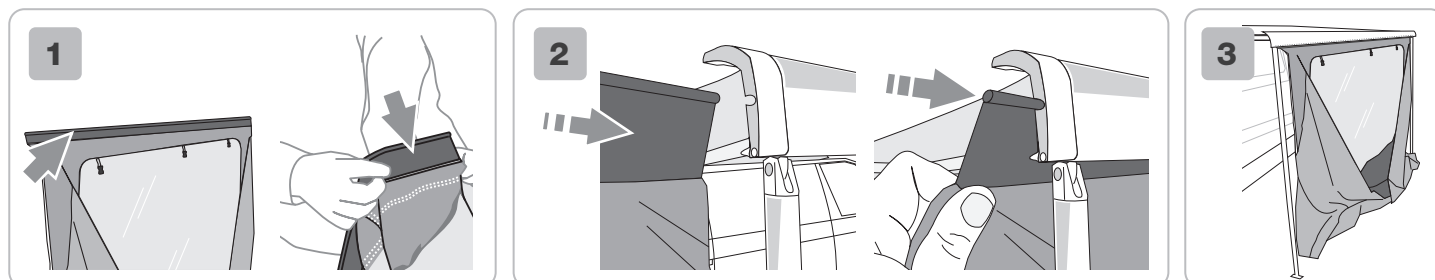

INSTALLATION OF THE FRONT PANEL IN THE INTERNAL RAIL

Description	F40van	F43van	Awning length A	B	C	Weight	Item No.	EAN code
Room Van Premium 270	•	•	270	180-210cm	225cm	5,4kg	08870-01-	8004815455514
Room Van Premium 300		•	300	180-210cm	225cm	5,8kg	08210-02-	8004815453107

Not suitable for awning Thule 4900 - 2.60m ext.200

ACCESSORIES

- Kit Poles
- Skirting VW T5/T6

Installation