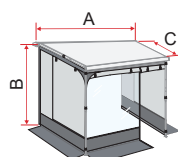

INSTALLATION OF THE FRONT PANEL IN THE INTERNAL RAIL

Room Van Premium