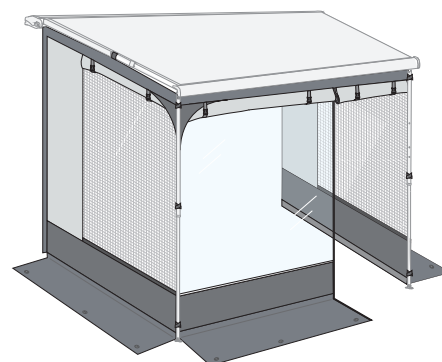

# Room Van Premium

## GENERAL INFORMATION

- Awning length: 270-300
- Mounting height: 180-210cm
- Colours: light grey and grey
- Available for: F40van

## TECHNICAL FEATURES

- Incorporated and self ventilated roof
- Ripstop fabric, light and resistant to scratches and tears
- Front roll-up door, front panel with Crystal window panel and roll-up blackout panel, side panels with mosquito nets and roll-up blackout panels
- Possibility of anchoring to the awning support legs

## ADVANTAGES

- No poles, ultra-fast installation using the shutter box and front of the awning as attachment points
- Roof, sides and front in one piece
- Possibility to increase the shade surface extending the front panel with optional Kit poles (Item No. 06537-01-)
- Compact, when folded it takes up very little space and can be stored in the bag which is delivered as standard