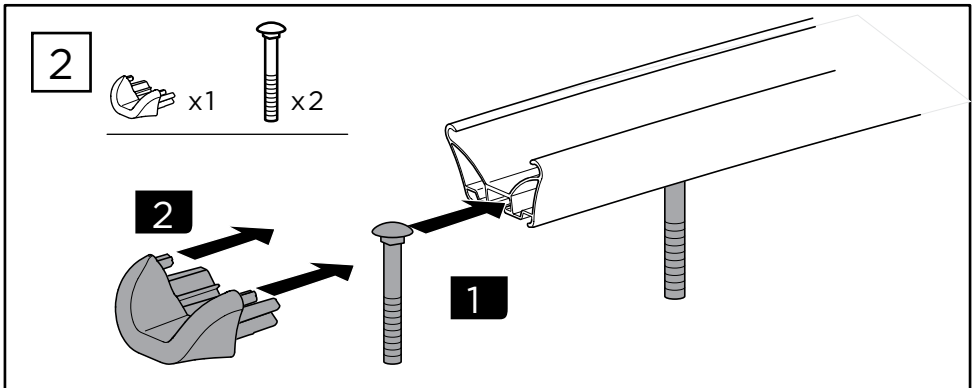

Thule Lift V16 3rd Rail Kit

> Instructions

Prod no.: 307370

Document: OBL907-01 501-8203-01

Date: 23/03/2016

Bring your life
thule.com

3

4