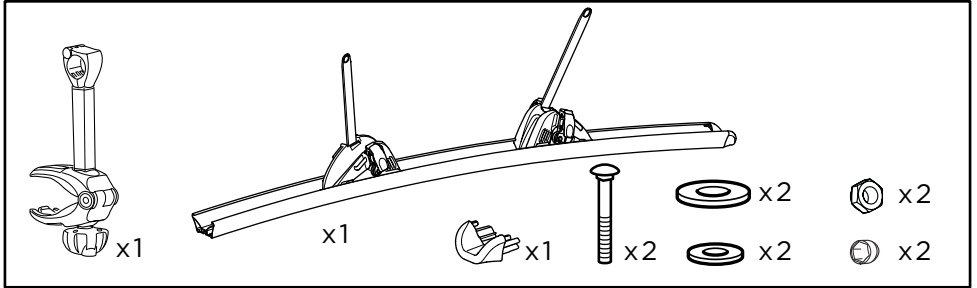

Thule Lift V16 3rd Rail Kit

> Instructions

Prod no.: 307370

Document: OBL907-01 501-8203-01

Date: 23/03/2016

Bring your life
thule.com

3

4