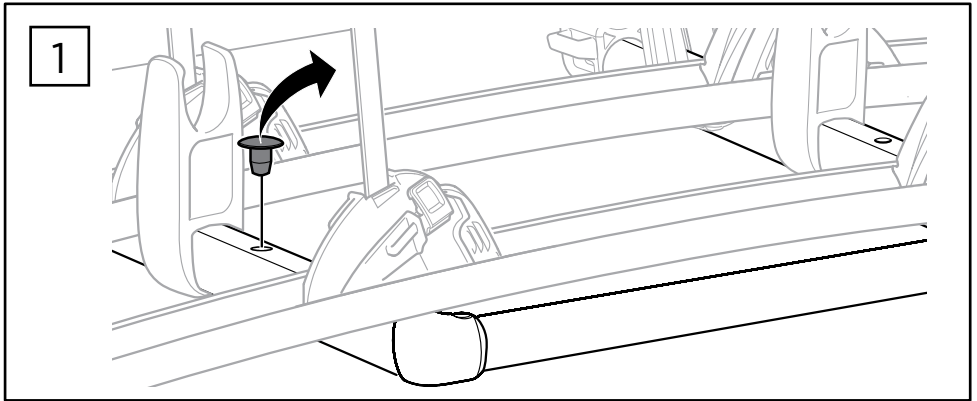

Thule Lift V16 3rd Rail Kit

> Instructions

Prod no.: 307370

Document: OBL907-01 501-8203-01

Date: 23/03/2016

Bring your life
thule.com

3

4