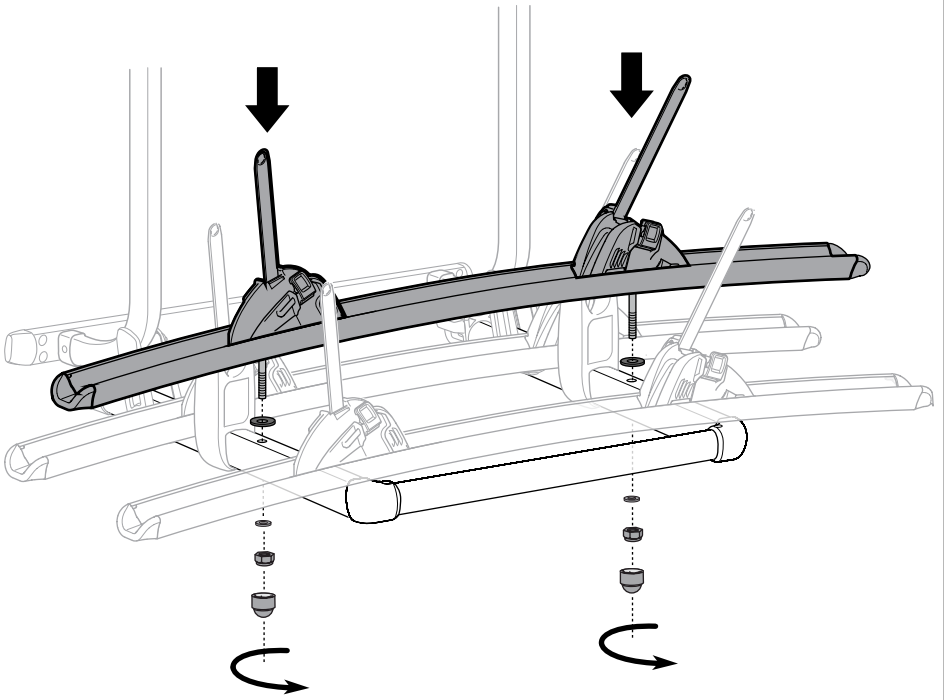

Thule Lift V16 3rd Rail Kit

> Instructions

Prod no.: 307370

Document: OBL907-01 501-8203-01

Date: 23/03/2016

Bring your life
thule.com

3

4