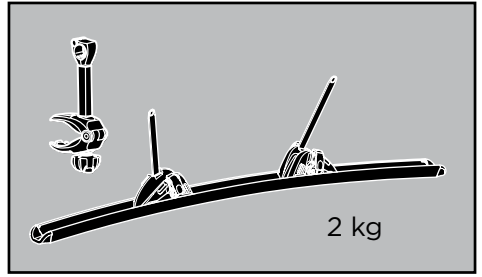

Thule Lift V16 3rd Rail Kit

> Instructions

Prod no.: 307370

Document: OBL907-01 501-8203-01

Date: 23/03/2016

Bring your life
thule.com

3

4